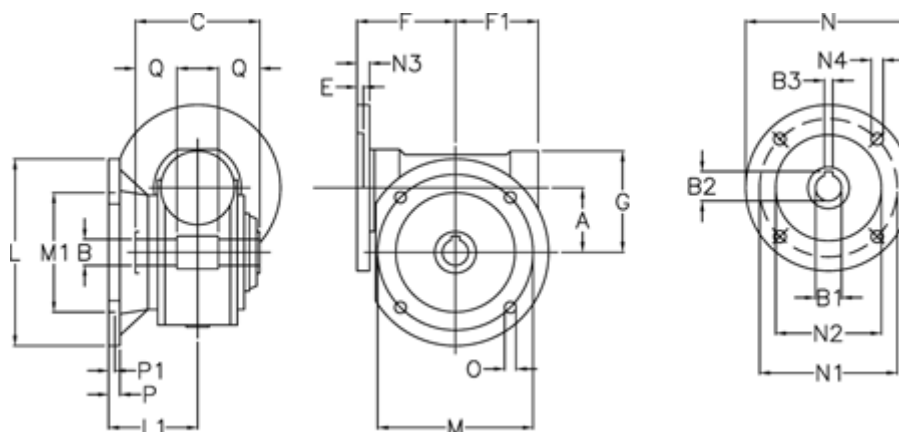

# Data Sheet

Article number: 3902130007550

Description: Worm gear  
VF 130-FC1-7-132B5, without lubrication

## Measures

A = 130	F1 = 154	N2 = 230
B = 45 H7	G = 195	N3 = 17
B1 E7 = 38	L = 320	N4 = 13
B2 = 40.1	L1 = 137.5	O = 16
B3 H9 = 10	M = 255	P = 20
C = 165	M1 = 180	P1 = 12
E = 0.5	N = 300	Q = 52.5
F = 185	N1 = 265	